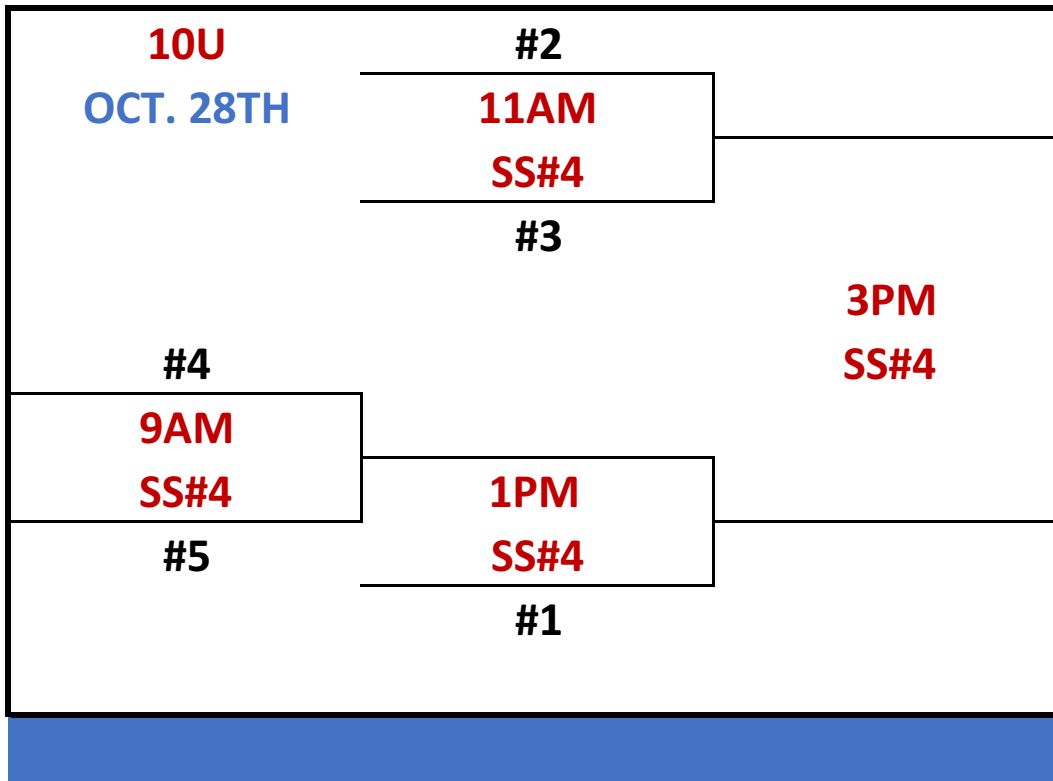

2018 FALL END OF SEASON TOURNAMENT RULE

11U

OCT. 28TH

#3

9AM

MONTGOMERY

#2

1PM

MONTGOMERY

#6

5PM

MONTGOMERY

#4

11AM

MONTGOMERY

#1

#5

3PM
DRAPER

#8

9AM
DRAPER

1PM

DRAPER

#9

#1