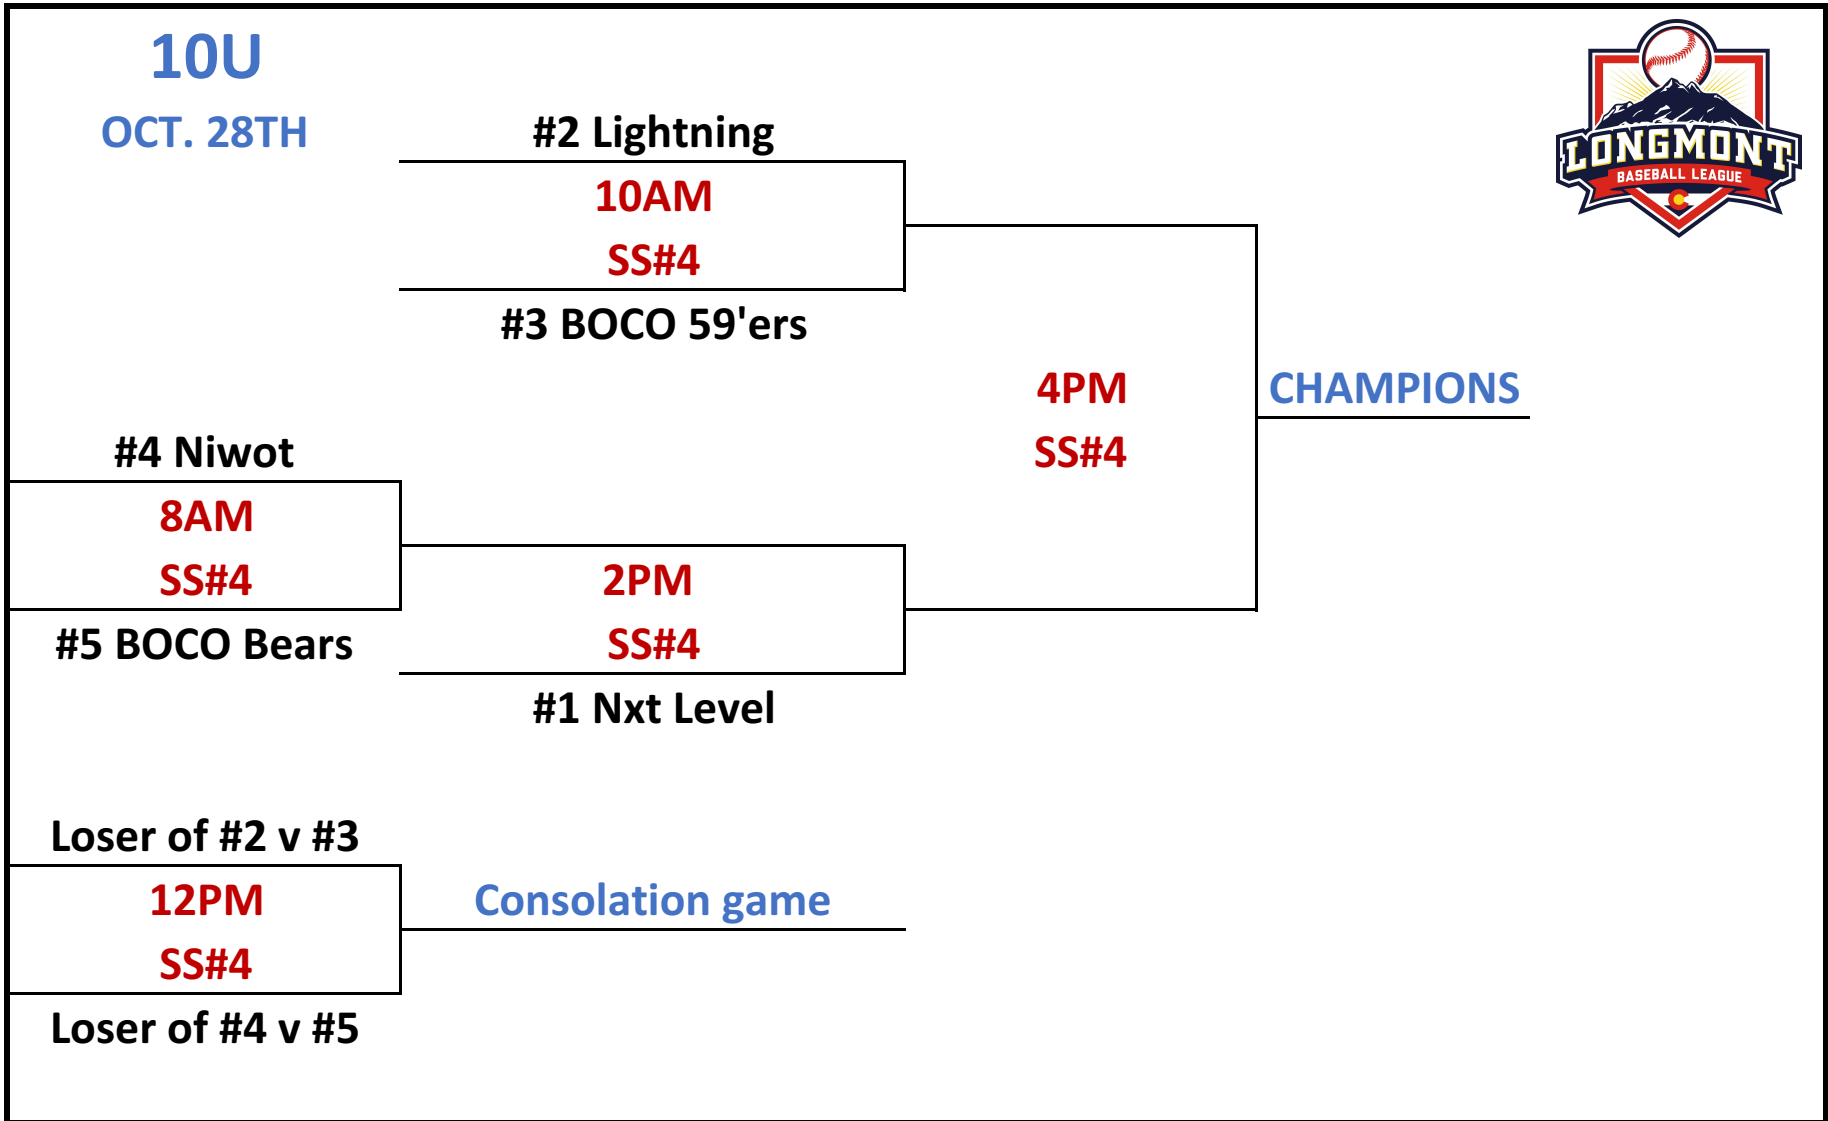

2018 FALL END OF SEASON TOURNAMENT

TOURNAMENT RULES BELOW

11U
OCT. 28TH

#2 Eaton Reds

12PM
MONTGOMERY

#3 Roughriders

8AM
MONTGOMERY

#6 BOCO Blue