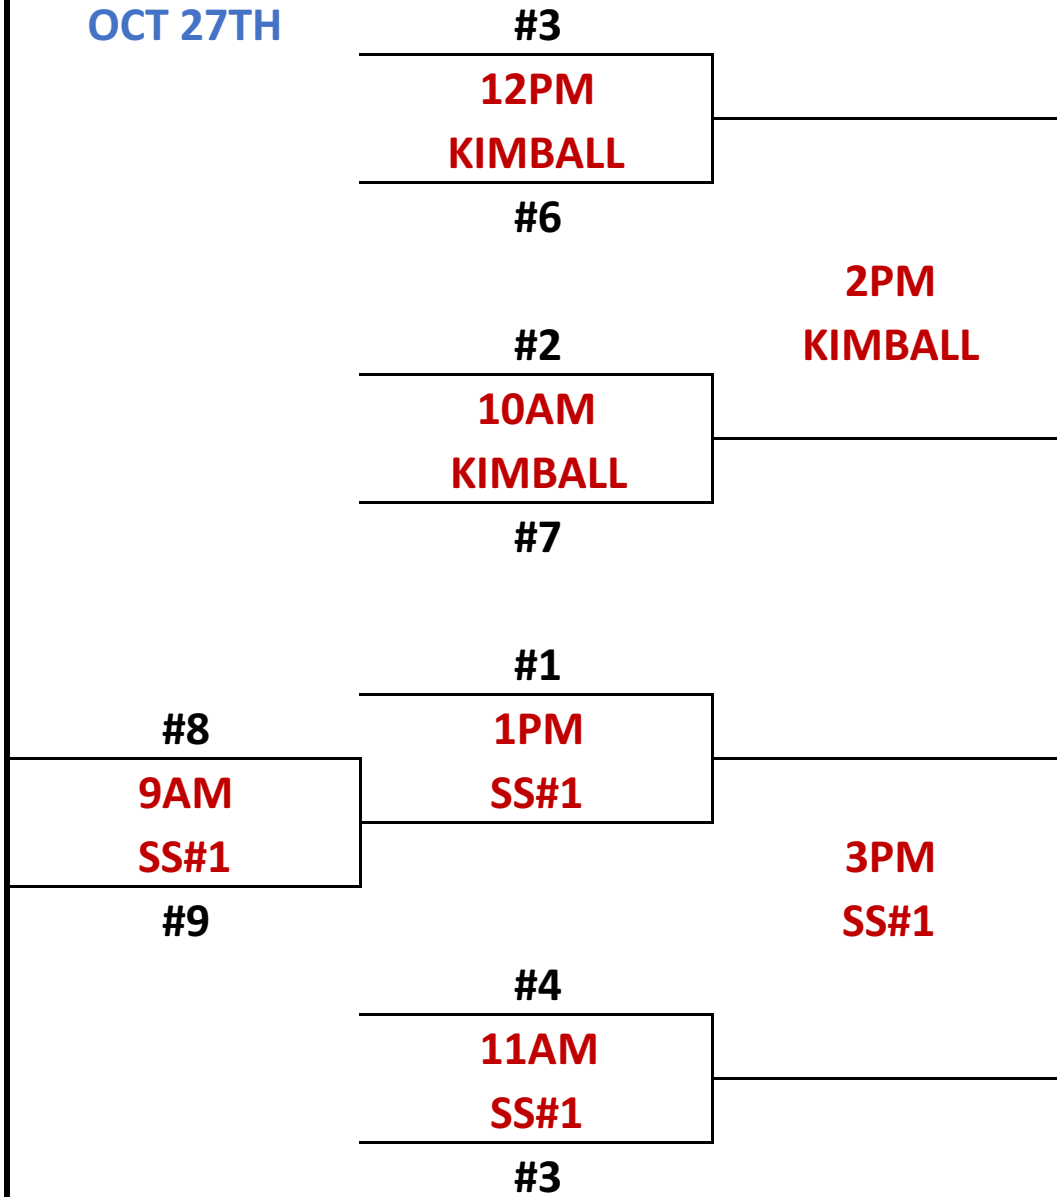

HIGH SCHOOL

OCT 27TH

TOURNAMENT RULES ALL

ONLY PLAYERS THAT ARE LISTED ON THE OFFICIAL ROSTER CAN PARTICIPATE
ROSTERS ARE FROZEN NO NEW PLAYERS CAN BE ADDED
PLAYERS CAN ONLY PLAY ON 1 TEAM IN THE TOURNAMENT
IF ROSTER RULES ARE NOT FOLLOWED AN IMMEDIATE FORFEIT WILL RESULT
ONCE A PITCHER IS REMOVED HE CANNOT RETURN AS A PITCHER IN THE SAME G
2ND VISIT TO THE MOUND in the same inning THE PITCHER MUST BE REMOVED
IF A PLAYER, COACH OR SPECTATOR IS EJECTED THEY WIL BE EJECTED FOR THE F
TIME LIMIT AND RUN RULES IN EFFECT FOR CHAMPIONSHIP GAME
ALL REGULAR LEAGUE RULES IN EFFECT WITH EXCEPTION BELOW