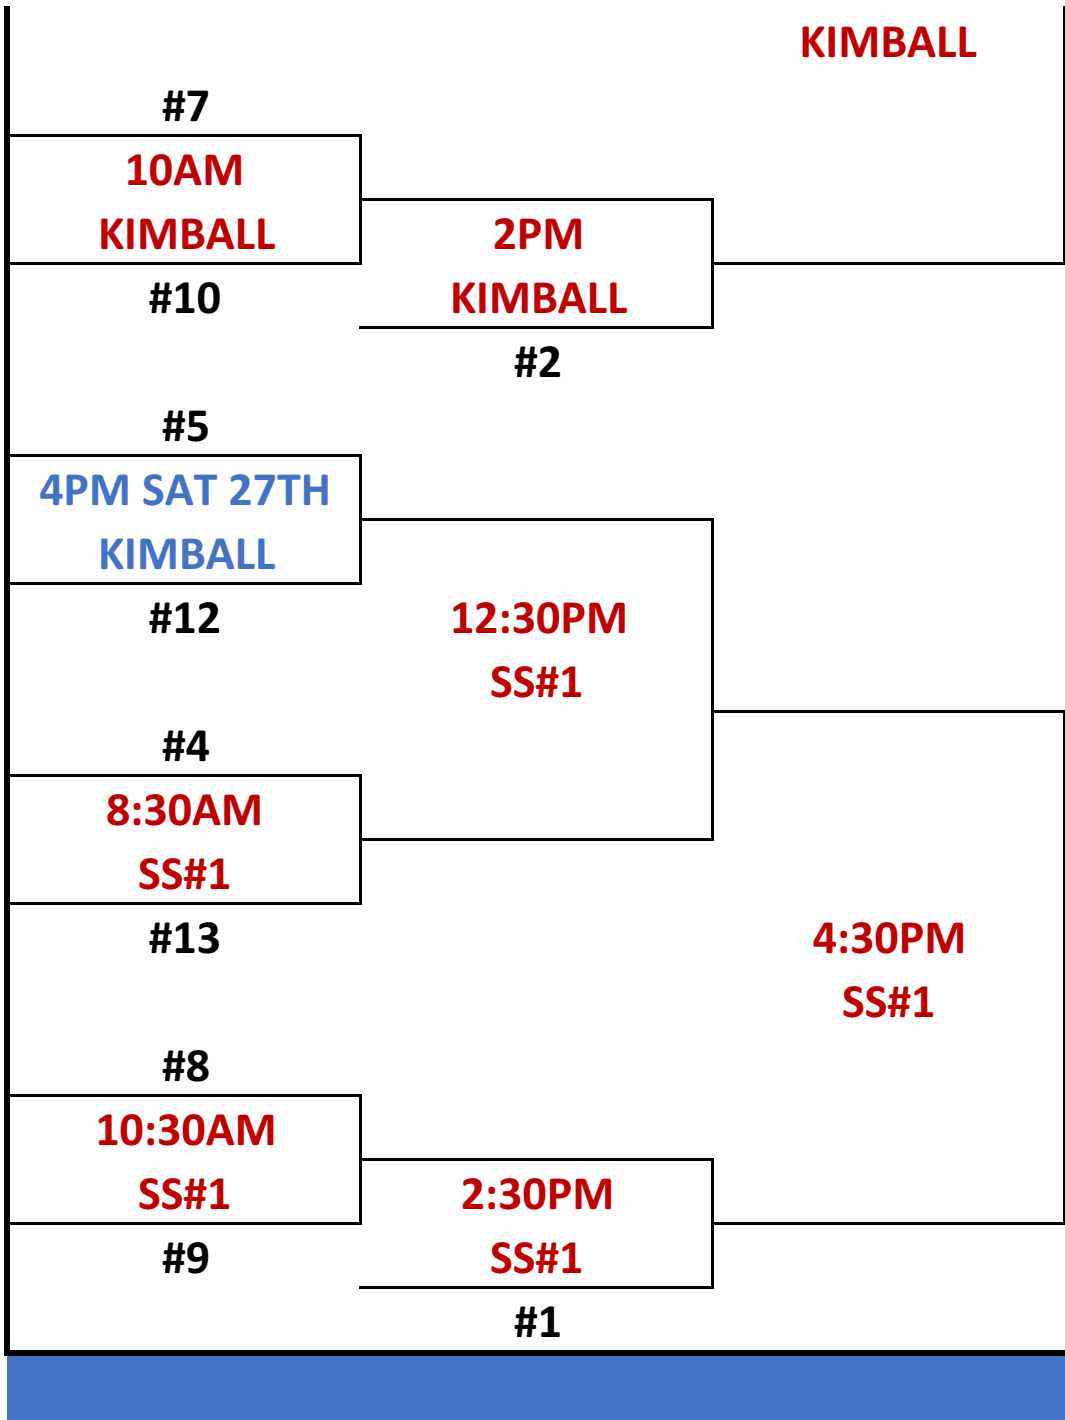

#5

3PM
DRAPER

#8

9AM
DRAPER

1PM

DRAPER

#9

#1

#11

#2

#7

2PM

SS#2

10AM

SS#2

#10

14U
OCT 27TH & 28TH

#3

12AM
KIMBALL

#6

8AM
KIMBALL

4PM

#11

HIGH SCHOOL